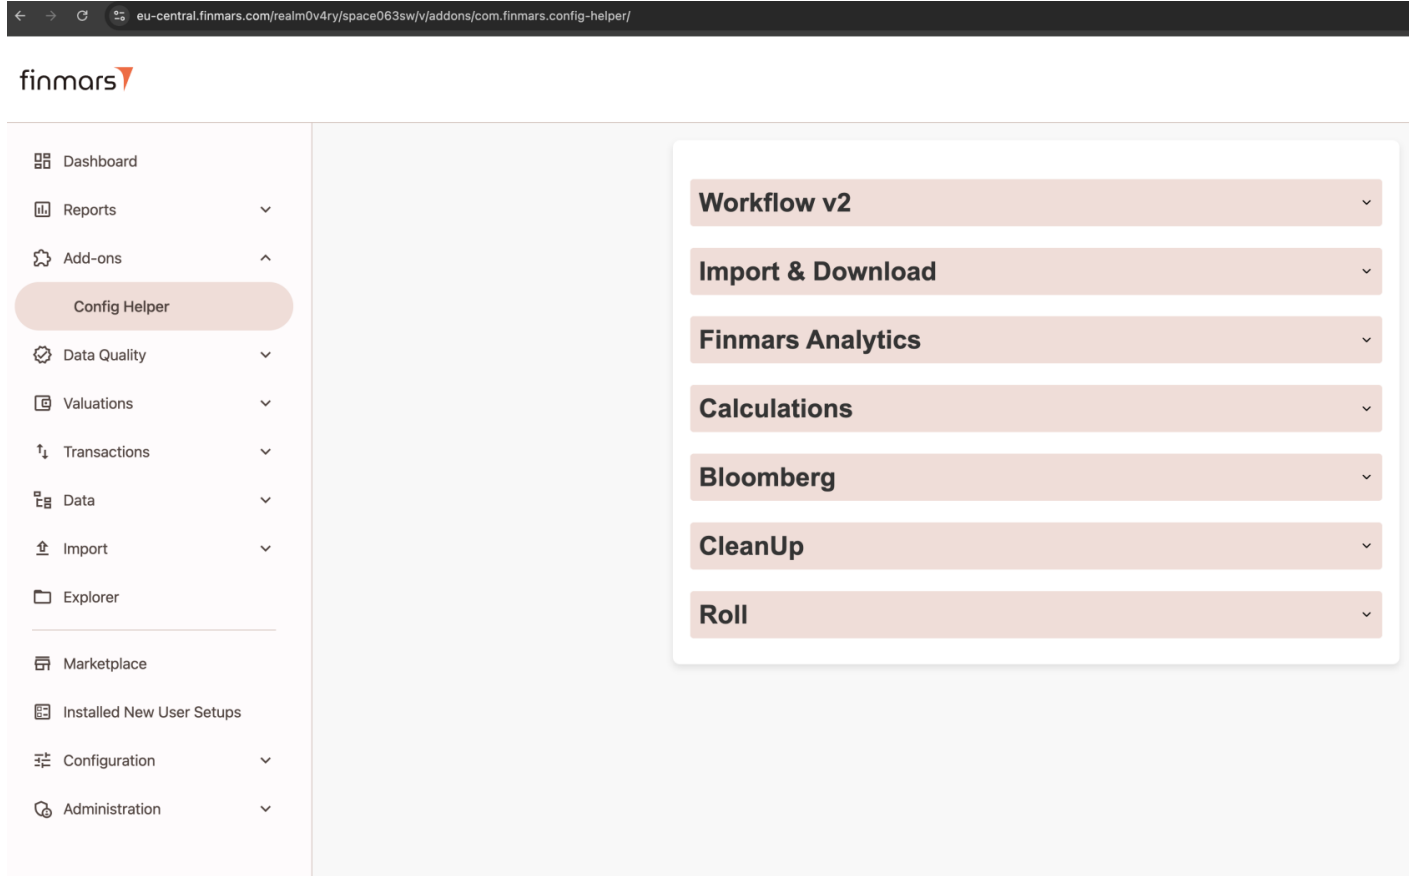

# Accessing Addon

If Manifest (JSON) was properly configured in Configuration Module, then it should be visible in Sidenav Menu under Addons Section

Otherwise, you can find your addon on Absolute Link

<https://finmars.example.com/realm00000/space00000/v/addons/com.finmars.example>